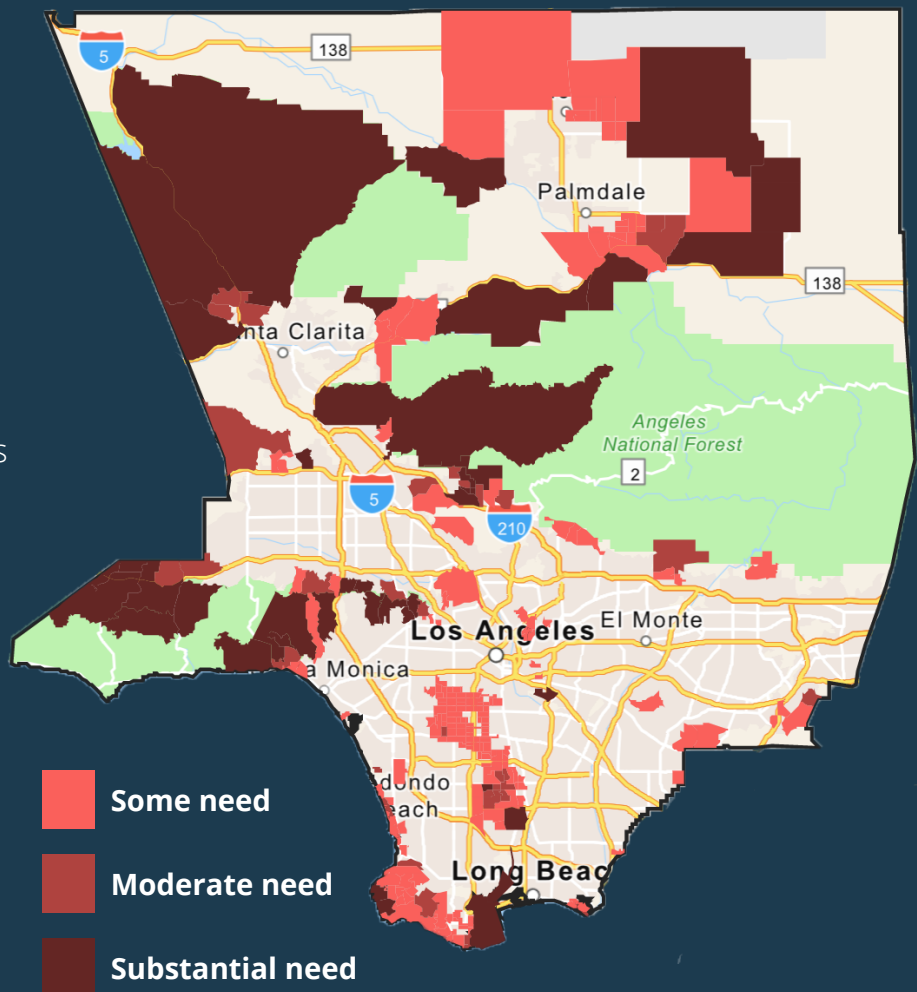

What is a meaningful dentist?

A dentist that:

- bills Medi-Cal for $10,000 or more per year **or**
- provides care to 100+ Medi-Cal patients per year

Note: Although a registered dental hygienist in alternative practice (RDHAP) can bill Medi-Cal, no RDHAP provided a meaningful level of service to individuals aged 0-20 in LA County.

Background information:

There are approximately 8,500 dentists in LA County. In 2019, about 55% of the dentists in LA County were Medi-Cal providers while 30% provided care to at least 100 individuals aged 0-20 enrolled in Medi-Cal. Most Medi-Cal enrollees aged 0-20 in LA County receive their care from private dental providers.

Methods:

Using 2017 Medi-Cal data for LA County, the American Dental Association, Health Policy Institute mapped the location of meaningful dentists against the number of Medi-Cal enrollees aged 0-20 years. Census tract level results were used to identify need categories based on the number of Medi-Cal enrollees aged 0-20 per meaningful dentist.

- Substantial need
  - 4,000 or more Medi-Cal enrollees per meaningful dentist
- Moderate need
  - 3,000-3,999 Medi-Cal enrollees per meaningful dentist
- Some need
  - 2,000-2,999 Medi-Cal enrollees per meaningful dentist
- Adequate number of dentists
  - <2,000 Medi-Cal enrollees per meaningful dentist

Census Tracts in LA County Needing Additional Meaningful Dentists for Individuals Aged 0-20